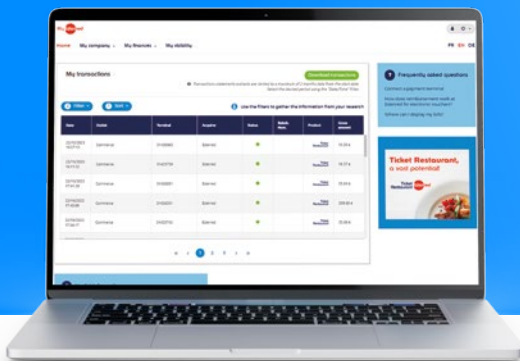

Stand out
from
competition

An easy
tool
to boost
your sales

Why accept meal vouchers?

- > **Boost your turnover**
- > **Attract new customers**
- > **Gain in loyalty** and satisfaction from existing customers
- > **Boost the average spend**
- > Enhance **your visibility** to face competition
- > **Offer electronic payments**, 100% safe and secure

Your merchant area MyEdenred.lu

- > Monitor your transactions
- > Check your refunds
- > View your bills
- > Manage your details
- > Find all the info you need

How to join the network?

**Complete your contract
to accept
Edenred Meal**