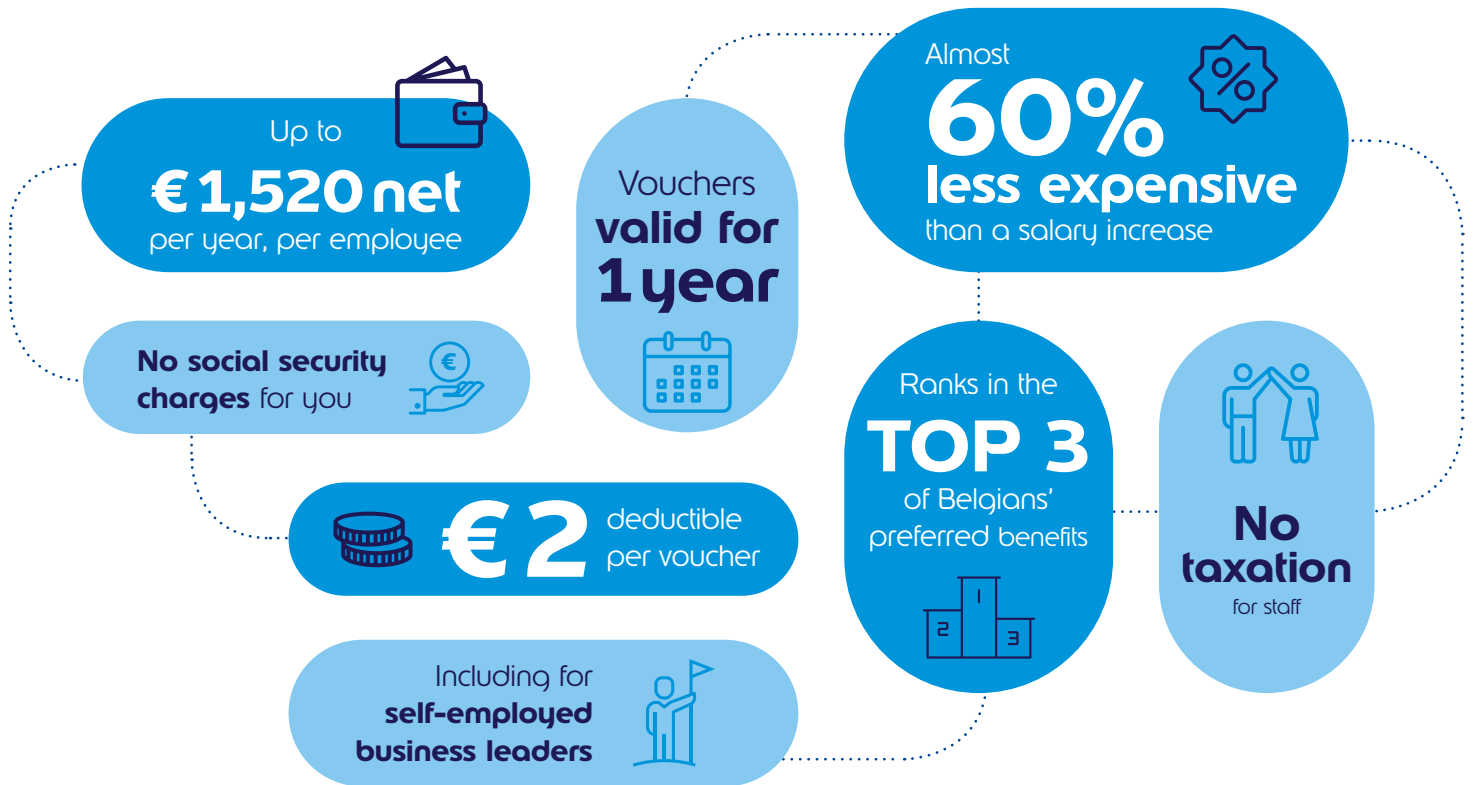

A beneficial tax system